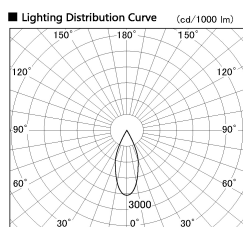

Item no. DD136-0840MW9035-R

Series Name: Cledy versa R-G Antiglare
(DD136-AG-R)

Installation	Recessed mount
Type	Cledy versa R-G Antiglare (DD136-AG-R)
Fixture wattage	7.5W
Beam angle	39deg
Color Temp.	3500K
CRI	Ra>90
Luminous	636 lm
Body	Die-cast aluminum alloy
Body finish	N/A
Trim finish	White
Reflector finish	Mirror
IP Rate	IP20
Light source	COB module
Input Voltage	AC220~240V
Dimming Type	Non-Dimmable
Certificate	CE, CCC
Cut Hole	100mm