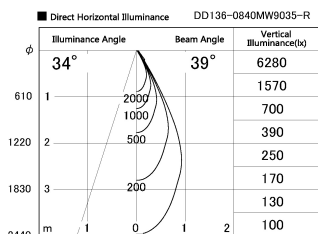

Item no. DD136-0840MW9035-R

Series Name: Cledy versa R-G Antiglare
(DD136-AG-R)

Installation	Recessed mount
Type	Cledy versa R-G Antiglare (DD136-AG-R)
Fixture wattage	7.5W
Beam angle	39deg
Color Temp.	3500K
CRI	Ra>90
Luminous	636 lm
Body	Die-cast aluminum alloy
Body finish	N/A
Trim finish	White
Reflector finish	Mirror
IP Rate	IP20
Light source	COB module
Input Voltage	AC220~240V
Dimming Type	Non-Dimmable
Certificate	CE, CCC
Cut Hole	100mm