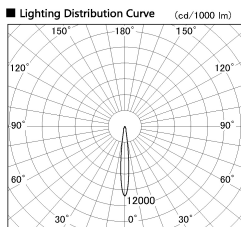

Item no. DD136-3515MW9040-R

Series Name: Cledy versa R-G Antiglare
(DD136-AG-R)

■ Direct Horizontal Illuminance DD136-3515MW9040-R

φ	Illuminance Angle	Beam Angle	Vertical Illuminance (lx)
1	11°	12°	126600
190			31650
380			14070
570			7910
770			5060
			3520
			2580
			1980

Installation	Recessed mount
Type	
Fixture wattage	36W
Beam angle	12 deg
Color Temp.	4000K
CRI	Ra>90
Luminous	2985 lm
Body	Die-cast aluminum alloy
Body finish	N/A
Trim finish	White
Reflector finish	Mirror
IP Rate	IP20
Light source	COB module
Input Voltage	AC220~240V
Dimming Type	Non-Dimmable
Certificate	CE, CCC
Cut Hole	150mm