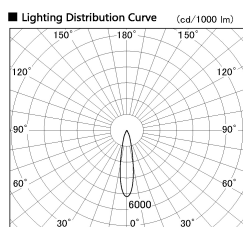

Item no. DD136-3520MW9040-R

Series Name: Cledy versa R-G Antiglare  
(DD136-AG-R)

Installation	Recessed mount
Type	Cledy versa R-G Antiglare (DD136-AG-R)
Fixture wattage	36W
Beam angle	21 deg
Color Temp.	4000K
CRI	Ra>90
Luminous	3551 lm
Body	Die-cast aluminum alloy
Body finish	N/A
Trim finish	White
Reflector finish	Mirror
IP Rate	IP20
Light source	COB module
Input Voltage	AC220~240V
Dimming Type	Non-Dimmable
Certificate	CE, CCC
Cut Hole	150mm