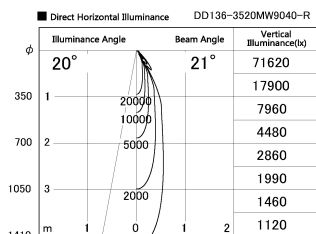

Item no. DD136-3520MW9040-R

Series Name: Cledy versa R-G Antiglare  
(DD136-AG-R)

Installation	Recessed mount
Type	Cledy versa R-G Antiglare (DD136-AG-R)
Fixture wattage	36W
Beam angle	21 deg
Color Temp.	4000K
CRI	Ra>90
Luminous	3551 lm
Body	Die-cast aluminum alloy
Body finish	N/A
Trim finish	White
Reflector finish	Mirror
IP Rate	IP20
Light source	COB module
Input Voltage	AC220~240V
Dimming Type	Non-Dimmable
Certificate	CE, CCC
Cut Hole	150mm