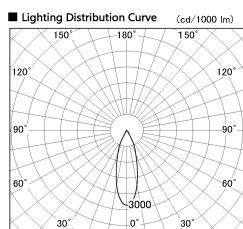

Item no. DD136-3530MW9040-R

Series Name: Cledy versa R-G Antiglare
(DD136-AG-R)

| | |
|------------------|---|
| Installation | Recessed mount |
| Type | Cledy versa R-G Antiglare (DD136-AG-R) |
| Fixture wattage | 36W |
| Beam angle | 31 deg |
| Color Temp. | 4000K |
| CRI | Ra>90 |
| Luminous | 3522 lm |
| Body | Die-cast aluminum alloy |
| Body finish | N/A |
| Trim finish | White |
| Reflector finish | Mirror |
| IP Rate | IP20 |
| Light source | COB module |
| Input Voltage | AC220~240V |
| Dimming Type | Non-Dimmable |
| Certificate | CE, CCC |
| Cut Hole | 150mm |

■ Direct Horizontal Illuminance DD136-3530MW9040-R

| φ | Illuminance Angle | Beam Angle | Vertical Illuminance (lx) |
|------|-------------------|------------|---------------------------|
| 510 | 29° | 31° | 40050 |
| 1030 | | | 10010 |
| 1550 | | | 4450 |
| 2060 | | | 2500 |
| | | | 1600 |
| | | | 1110 |
| | | | 820 |
| | | | 630 |