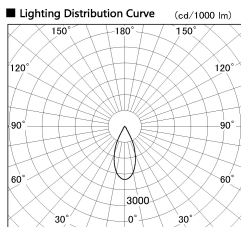

Item no. DD136-3540MW9040-R

Series Name: Cledy versa R-G Antiglare
(DD136-AG-R)

Installation	Recessed mount
Type	Cledy versa R-G Antiglare (DD136-AG-R)
Fixture wattage	36W
Beam angle	42 deg
Color Temp.	4000K
CRI	Ra>90
Luminous	3492 lm
Body	Die-cast aluminum alloy
Body finish	N/A
Trim finish	White
Reflector finish	Mirror
IP Rate	IP20
Light source	COB module
Input Voltage	AC220~240V
Dimming Type	Non-Dimmable
Certificate	CE, CCC
Cut Hole	150mm