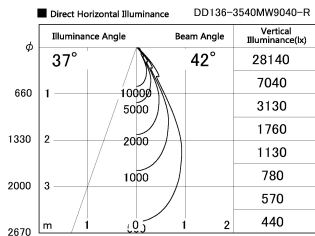

Item no. DD136-3540MW9040-R

Series Name: Cledy versa R-G Antiglare
(DD136-AG-R)

Installation	Recessed mount
Type	Cledy versa R-G Antiglare (DD136-AG-R)
Fixture wattage	36W
Beam angle	42 deg
Color Temp.	4000K
CRI	Ra>90
Luminous	3492 lm
Body	Die-cast aluminum alloy
Body finish	N/A
Trim finish	White
Reflector finish	Mirror
IP Rate	IP20
Light source	COB module
Input Voltage	AC220~240V
Dimming Type	Non-Dimmable
Certificate	CE, CCC
Cut Hole	150mm