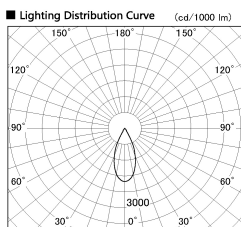

Item no. DD136-3540MW9040-R

Series Name: Cledy versa R-G Antiglare
(DD136-AG-R)

Installation	Recessed mount
Type	Cledy versa R-G Antiglare (DD136-AG-R)
Fixture wattage	36W
Beam angle	42 deg
Color Temp.	4000K
CRI	Ra>90
Luminous	3492 lm
Body	Die-cast aluminum alloy
Body finish	N/A
Trim finish	White
Reflector finish	Mirror
IP Rate	IP20
Light source	COB module
Input Voltage	AC220~240V
Dimming Type	Non-Dimmable
Certificate	CE, CCC
Cut Hole	150mm