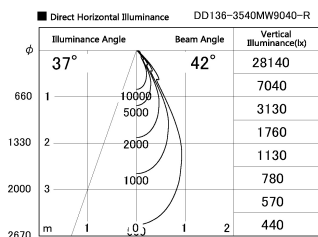

Item no. DD136-3540MW9040-R

Series Name: Cledy versa R-G Antiglare
(DD136-AG-R)

Installation	Recessed mount
Type	Cledy versa R-G Antiglare (DD136-AG-R)
Fixture wattage	36W
Beam angle	42 deg
Color Temp.	4000K
CRI	Ra>90
Luminous	3492 lm
Body	Die-cast aluminum alloy
Body finish	N/A
Trim finish	White
Reflector finish	Mirror
IP Rate	IP20
Light source	COB module
Input Voltage	AC220~240V
Dimming Type	Non-Dimmable
Certificate	CE, CCC
Cut Hole	150mm