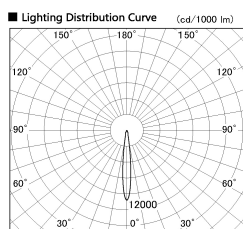

Item no. DD136-2815MW9040-R

Series Name: Cledy versa R-G Antiglare
(DD136-AG-R)

| | |
|------------------|---|
| Installation | Recessed mount |
| Type | Cledy versa R-G Antiglare (DD136-AG-R) |
| Fixture wattage | 28W |
| Beam angle | 12 deg |
| Color Temp. | 4000K |
| CRI | Ra>90 |
| Luminous | 2404 lm |
| Body | Die-cast aluminum alloy |
| Body finish | N/A |
| Trim finish | White |
| Reflector finish | Mirror |
| IP Rate | IP20 |
| Light source | COB module |
| Input Voltage | AC220~240V |
| Dimming Type | Non-Dimmable |
| Certificate | CE, CCC |
| Cut Hole | 150mm |

■ Direct Horizontal Illuminance DD136-2815MW9040-R

| φ | Illuminance Angle | Beam Angle | Vertical Illuminance (lx) |
|-----|-------------------|------------|---------------------------|
| 190 | 11° | 12° | 102300 |
| 1 | 50000 | | 25580 |
| | 20000 | | 11370 |
| 380 | 10000 | | 6390 |
| 2 | | | 4090 |
| 570 | 5000 | | 2840 |
| 3 | | | 2090 |
| 770 | 2000 | | 1600 |
| m | 1 | 2 | |