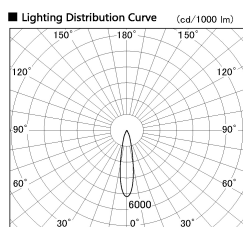

Item no. DD136-2820MW9040-R

Series Name: Cledy versa R-G Antiglare
(DD136-AG-R)

■ Direct Horizontal Illuminance DD136-2820MW9040-R

φ	Illuminance Angle	Beam Angle	Vertical Illuminance (lx)
350	20°	21°	57680
700			14420
1050			6410
1410			3610
			2310
			1600
			1180
			900

Installation	Recessed mount
Type	Cledy versa R-G Antiglare (DD136-AG-R)
Fixture wattage	28W
Beam angle	21 deg
Color Temp.	4000K
CRI	Ra>90
Luminous	2860 lm
Body	Die-cast aluminum alloy
Body finish	N/A
Trim finish	White
Reflector finish	Mirror
IP Rate	IP20
Light source	COB module
Input Voltage	AC220~240V
Dimming Type	Non-Dimmable
Certificate	CE, CCC
Cut Hole	150mm