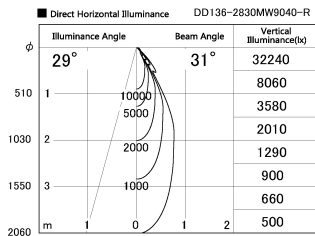

Item no. DD136-2830MW9040-R

Series Name: Cledy versa R-G Antiglare
(DD136-AG-R)

| | |
|------------------|---|
| Installation | Recessed mount |
| Type | Cledy versa R-G Antiglare (DD136-AG-R) |
| Fixture wattage | 28W |
| Beam angle | 31 deg |
| Color Temp. | 4000K |
| CRI | Ra>90 |
| Luminous | 2835 lm |
| Body | Die-cast aluminum alloy |
| Body finish | N/A |
| Trim finish | White |
| Reflector finish | Mirror |
| IP Rate | IP20 |
| Light source | COB module |
| Input Voltage | AC220~240V |
| Dimming Type | Non-Dimmable |
| Certificate | CE, CCC |
| Cut Hole | 150mm |