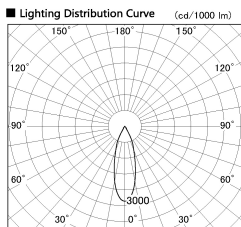

Item no. DD136-2830MW9040-R

Series Name: Cledy versa R-G Antiglare
(DD136-AG-R)

| | |
|------------------|---|
| Installation | Recessed mount |
| Type | Cledy versa R-G Antiglare (DD136-AG-R) |
| Fixture wattage | 28W |
| Beam angle | 31 deg |
| Color Temp. | 4000K |
| CRI | Ra>90 |
| Luminous | 2835 lm |
| Body | Die-cast aluminum alloy |
| Body finish | N/A |
| Trim finish | White |
| Reflector finish | Mirror |
| IP Rate | IP20 |
| Light source | COB module |
| Input Voltage | AC220~240V |
| Dimming Type | Non-Dimmable |
| Certificate | CE, CCC |
| Cut Hole | 150mm |