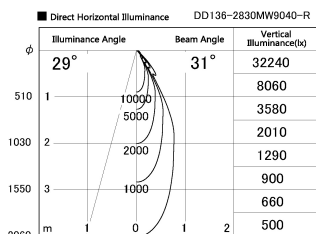

Item no. DD136-2830MW9040-R

Series Name: Cledy versa R-G Antiglare  
(DD136-AG-R)

Installation	Recessed mount
Type	Cledy versa R-G Antiglare (DD136-AG-R)
Fixture wattage	28W
Beam angle	31 deg
Color Temp.	4000K
CRI	Ra>90
Luminous	2835 lm
Body	Die-cast aluminum alloy
Body finish	N/A
Trim finish	White
Reflector finish	Mirror
IP Rate	IP20
Light source	COB module
Input Voltage	AC220~240V
Dimming Type	Non-Dimmable
Certificate	CE, CCC
Cut Hole	150mm