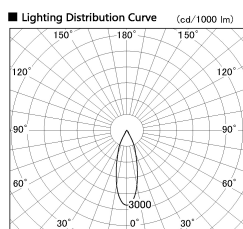

Item no. DD136-2830MW9040-R

Series Name: Cledy versa R-G Antiglare  
(DD136-AG-R)

Installation	Recessed mount
Type	Cledy versa R-G Antiglare (DD136-AG-R)
Fixture wattage	28W
Beam angle	31 deg
Color Temp.	4000K
CRI	Ra>90
Luminous	2835 lm
Body	Die-cast aluminum alloy
Body finish	N/A
Trim finish	White
Reflector finish	Mirror
IP Rate	IP20
Light source	COB module
Input Voltage	AC220~240V
Dimming Type	Non-Dimmable
Certificate	CE, CCC
Cut Hole	150mm