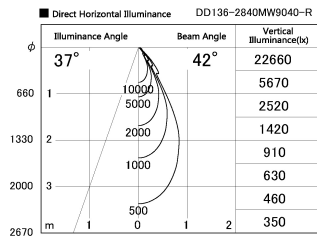

Item no. DD136-2840MW9040-R

Series Name: Cledy versa R-G Antiglare
(DD136-AG-R)

Installation	Recessed mount
Type	Cledy versa R-G Antiglare (DD136-AG-R)
Fixture wattage	28W
Beam angle	42 deg
Color Temp.	4000K
CRI	Ra>90
Luminous	2812 lm
Body	Die-cast aluminum alloy
Body finish	N/A
Trim finish	White
Reflector finish	Mirror
IP Rate	IP20
Light source	COB module
Input Voltage	AC220~240V
Dimming Type	Non-Dimmable
Certificate	CE, CCC
Cut Hole	150mm