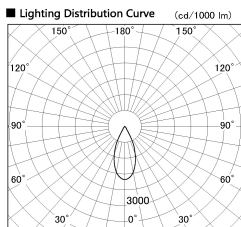

Item no. DD136-2840MW9040-R

Series Name: Cledy versa R-G Antiglare
(DD136-AG-R)

Installation	Recessed mount
Type	Cledy versa R-G Antiglare (DD136-AG-R)
Fixture wattage	28W
Beam angle	42 deg
Color Temp.	4000K
CRI	Ra>90
Luminous	2812 lm
Body	Die-cast aluminum alloy
Body finish	N/A
Trim finish	White
Reflector finish	Mirror
IP Rate	IP20
Light source	COB module
Input Voltage	AC220~240V
Dimming Type	Non-Dimmable
Certificate	CE, CCC
Cut Hole	150mm