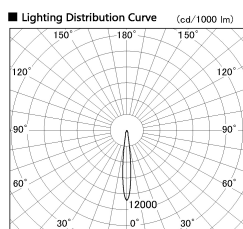

Item no. DD136-2615MW9040-R

Series Name: Cledy versa R-G Antiglare
(DD136-AG-R)

Installation	Recessed mount
Type	Cledy versa R-G Antiglare (DD136-AG-R)
Fixture wattage	23W
Beam angle	12 deg
Color Temp.	4000K
CRI	Ra>90
Luminous	2089 lm
Body	Die-cast aluminum alloy
Body finish	N/A
Trim finish	White
Reflector finish	Mirror
IP Rate	IP20
Light source	COB module
Input Voltage	AC220~240V
Dimming Type	Non-Dimmable
Certificate	CE, CCC
Cut Hole	150mm

■ Direct Horizontal Illuminance DD136-2615MW9040-R

φ	Illuminance Angle	Beam Angle	Vertical Illuminance (lx)
190	11°	12°	88960
1			22240
380	2		9880
2			5560
570	3		3560
3			2470
770	m	1	1820
		2	1390