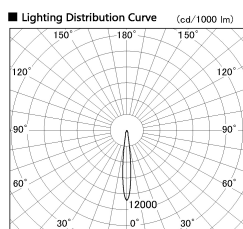

Item no. DD136-2615MW9040-R

Series Name: Cledy versa R-G Antiglare
(DD136-AG-R)

Installation	Recessed mount
Type	Cledy versa R-G Antiglare (DD136-AG-R)
Fixture wattage	23W
Beam angle	12 deg
Color Temp.	4000K
CRI	Ra>90
Luminous	2089 lm
Body	Die-cast aluminum alloy
Body finish	N/A
Trim finish	White
Reflector finish	Mirror
IP Rate	IP20
Light source	COB module
Input Voltage	AC220~240V
Dimming Type	Non-Dimmable
Certificate	CE, CCC
Cut Hole	150mm

■ Direct Horizontal Illuminance DD136-2615MW9040-R

φ	Illuminance Angle	Beam Angle	Vertical Illuminance (lx)
190	11°	12°	88960
1			22240
380	2000		9880
2	1000		5560
570	500		3560
3			2470
770	200		1820
m	1	2	1390