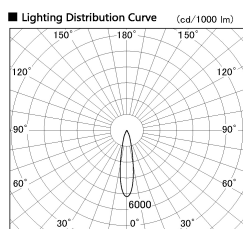

Item no. DD136-2620MW9040-R

Series Name: Cledy versa R-G Antiglare
(DD136-AG-R)

Installation	Recessed mount
Type	Cledy versa R-G Antiglare (DD136-AG-R)
Fixture wattage	23W
Beam angle	21 deg
Color Temp.	4000K
CRI	Ra>90
Luminous	2489 lm
Body	Die-cast aluminum alloy
Body finish	N/A
Trim finish	White
Reflector finish	Mirror
IP Rate	IP20
Light source	COB module
Input Voltage	AC220~240V
Dimming Type	Non-Dimmable
Certificate	CE, CCC
Cut Hole	150mm

■ Direct Horizontal Illuminance DD136-2620MW9040-R

φ	Illuminance Angle	Beam Angle	Vertical Illuminance (lx)
350	20°	21°	50200
700	1		12550
1050	2		5580
1410	3		3140
	1		2010
	2		1390
	3		1020
	1	2	780