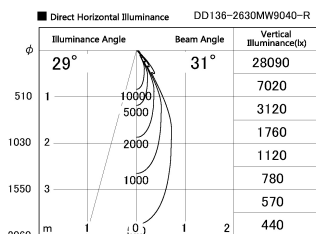

Item no. DD136-2630MW9040-R

Series Name: Cledy versa R-G Antiglare
(DD136-AG-R)

Installation	Recessed mount
Type	Cledy versa R-G Antiglare (DD136-AG-R)
Fixture wattage	23W
Beam angle	31 deg
Color Temp.	4000K
CRI	Ra>90
Luminous	2470 lm
Body	Die-cast aluminum alloy
Body finish	N/A
Trim finish	White
Reflector finish	Mirror
IP Rate	IP20
Light source	COB module
Input Voltage	AC220~240V
Dimming Type	Non-Dimmable
Certificate	CE, CCC
Cut Hole	150mm