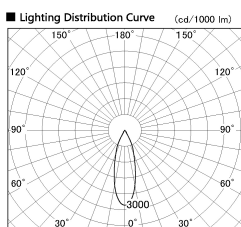

Item no. DD136-2630MW9040-R

Series Name: Cledy versa R-G Antiglare
(DD136-AG-R)

Installation	Recessed mount
Type	Cledy versa R-G Antiglare (DD136-AG-R)
Fixture wattage	23W
Beam angle	31 deg
Color Temp.	4000K
CRI	Ra>90
Luminous	2470 lm
Body	Die-cast aluminum alloy
Body finish	N/A
Trim finish	White
Reflector finish	Mirror
IP Rate	IP20
Light source	COB module
Input Voltage	AC220~240V
Dimming Type	Non-Dimmable
Certificate	CE, CCC
Cut Hole	150mm