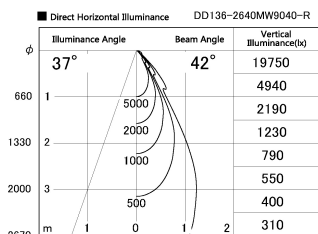

Item no. DD136-2640MW9040-R

Series Name: Cledy versa R-G Antiglare  
(DD136-AG-R)

Installation	Recessed mount
Type	Cledy versa R-G Antiglare (DD136-AG-R)
Fixture wattage	23W
Beam angle	42 deg
Color Temp.	4000K
CRI	Ra>90
Luminous	2451 lm
Body	Die-cast aluminum alloy
Body finish	N/A
Trim finish	White
Reflector finish	Mirror
IP Rate	IP20
Light source	COB module
Input Voltage	AC220~240V
Dimming Type	Non-Dimmable
Certificate	CE, CCC
Cut Hole	150mm