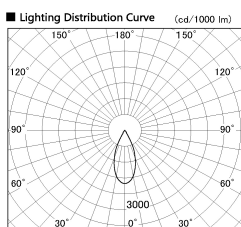

Item no. DD136-2640MW9040-R

Series Name: Cledy versa R-G Antiglare  
(DD136-AG-R)

Installation	Recessed mount
Type	Cledy versa R-G Antiglare (DD136-AG-R)
Fixture wattage	23W
Beam angle	42 deg
Color Temp.	4000K
CRI	Ra>90
Luminous	2451 lm
Body	Die-cast aluminum alloy
Body finish	N/A
Trim finish	White
Reflector finish	Mirror
IP Rate	IP20
Light source	COB module
Input Voltage	AC220~240V
Dimming Type	Non-Dimmable
Certificate	CE, CCC
Cut Hole	150mm