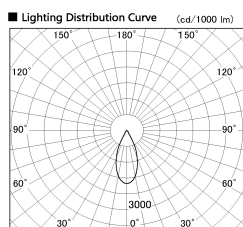

Item no. DD136-2640MW9040-R

Series Name: Cledy versa R-G Antiglare
(DD136-AG-R)

Installation	Recessed mount
Type	Cledy versa R-G Antiglare (DD136-AG-R)
Fixture wattage	23W
Beam angle	42 deg
Color Temp.	4000K
CRI	Ra>90
Luminous	2451 lm
Body	Die-cast aluminum alloy
Body finish	N/A
Trim finish	White
Reflector finish	Mirror
IP Rate	IP20
Light source	COB module
Input Voltage	AC220~240V
Dimming Type	Non-Dimmable
Certificate	CE, CCC
Cut Hole	150mm