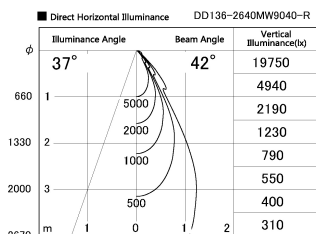

Item no. DD136-2640MW9040-R

Series Name: Cledy versa R-G Antiglare
(DD136-AG-R)

Installation	Recessed mount
Type	Cledy versa R-G Antiglare (DD136-AG-R)
Fixture wattage	23W
Beam angle	42 deg
Color Temp.	4000K
CRI	Ra>90
Luminous	2451 lm
Body	Die-cast aluminum alloy
Body finish	N/A
Trim finish	White
Reflector finish	Mirror
IP Rate	IP20
Light source	COB module
Input Voltage	AC220~240V
Dimming Type	Non-Dimmable
Certificate	CE, CCC
Cut Hole	150mm