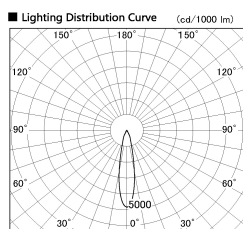

Item no. DD136-2520MW9040-R

Series Name: Cledy versa R-G Antiglare  
(DD136-AG-R)

■ Direct Horizontal Illuminance DD136-2520MW9040-R

Illuminance Angle	Beam Angle	Vertical Illuminance (lx)
20°	21°	42340
350	1	10580
700	2	4700
1050	3	2650
1410	m	1690
		1180
		860
		660

Installation	Recessed mount
Type	Cledy versa R-G Antiglare (DD136-AG-R)
Fixture wattage	23W
Beam angle	21 deg
Color Temp.	4000K
CRI	Ra>90
Luminous	2173 lm
Body	Die-cast aluminum alloy
Body finish	N/A
Trim finish	White
Reflector finish	Mirror
IP Rate	IP20
Light source	COB module
Input Voltage	AC220~240V
Dimming Type	Non-Dimmable
Certificate	CE, CCC
Cut Hole	125mm