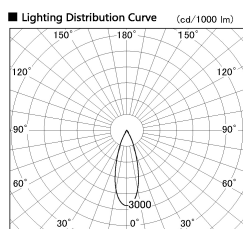

Item no. DD136-2530MW9040-R

Series Name: Cledy versa R-G Antiglare
(DD136-AG-R)

Installation	Recessed mount
Type	Cledy versa R-G Antiglare (DD136-AG-R)
Fixture wattage	23W
Beam angle	32 deg
Color Temp.	4000K
CRI	Ra>90
Luminous	2226 lm
Body	Die-cast aluminum alloy
Body finish	N/A
Trim finish	White
Reflector finish	Mirror
IP Rate	IP20
Light source	COB module
Input Voltage	AC220~240V
Dimming Type	Non-Dimmable
Certificate	CE, CCC
Cut Hole	125mm