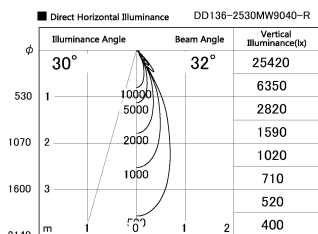

Item no. DD136-2530MW9040-R

Series Name: Cledy versa R-G Antiglare
(DD136-AG-R)

Installation	Recessed mount
Type	Cledy versa R-G Antiglare (DD136-AG-R)
Fixture wattage	23W
Beam angle	32 deg
Color Temp.	4000K
CRI	Ra>90
Luminous	2226 lm
Body	Die-cast aluminum alloy
Body finish	N/A
Trim finish	White
Reflector finish	Mirror
IP Rate	IP20
Light source	COB module
Input Voltage	AC220~240V
Dimming Type	Non-Dimmable
Certificate	CE, CCC
Cut Hole	125mm