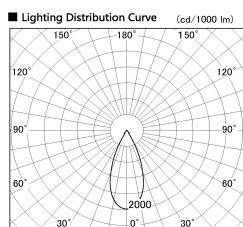

Item no. DD136-2540MW9040-R

Series Name: Cledy versa R-G Antiglare
(DD136-AG-R)

Installation	Recessed mount
Type	Cledy versa R-G Antiglare (DD136-AG-R)
Fixture wattage	23W
Beam angle	43 deg
Color Temp.	4000K
CRI	Ra>90
Luminous	2264 lm
Body	Die-cast aluminum alloy
Body finish	N/A
Trim finish	White
Reflector finish	Mirror
IP Rate	IP20
Light source	COB module
Input Voltage	AC220~240V
Dimming Type	Non-Dimmable
Certificate	CE, CCC
Cut Hole	125mm