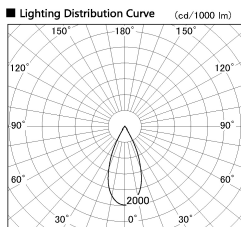

Item no. DD136-2540MW9040-R

Series Name: Cledy versa R-G Antiglare
(DD136-AG-R)

Installation	Recessed mount
Type	Cledy versa R-G Antiglare (DD136-AG-R)
Fixture wattage	23W
Beam angle	43 deg
Color Temp.	4000K
CRI	Ra>90
Luminous	2264 lm
Body	Die-cast aluminum alloy
Body finish	N/A
Trim finish	White
Reflector finish	Mirror
IP Rate	IP20
Light source	COB module
Input Voltage	AC220~240V
Dimming Type	Non-Dimmable
Certificate	CE, CCC
Cut Hole	125mm