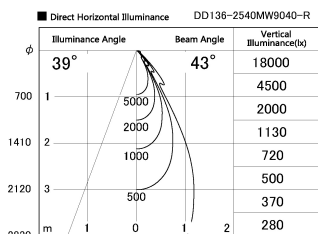

Item no. DD136-2540MW9040-R

Series Name: Cledy versa R-G Antiglare
(DD136-AG-R)

Installation	Recessed mount
Type	Cledy versa R-G Antiglare (DD136-AG-R)
Fixture wattage	23W
Beam angle	43 deg
Color Temp.	4000K
CRI	Ra>90
Luminous	2264 lm
Body	Die-cast aluminum alloy
Body finish	N/A
Trim finish	White
Reflector finish	Mirror
IP Rate	IP20
Light source	COB module
Input Voltage	AC220~240V
Dimming Type	Non-Dimmable
Certificate	CE, CCC
Cut Hole	125mm