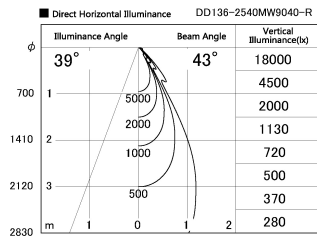

Item no. DD136-2540MW9040-R

Series Name: Cledy versa R-G Antiglare
(DD136-AG-R)

Installation	Recessed mount
Type	Cledy versa R-G Antiglare (DD136-AG-R)
Fixture wattage	23W
Beam angle	43 deg
Color Temp.	4000K
CRI	Ra>90
Luminous	2264 lm
Body	Die-cast aluminum alloy
Body finish	N/A
Trim finish	White
Reflector finish	Mirror
IP Rate	IP20
Light source	COB module
Input Voltage	AC220~240V
Dimming Type	Non-Dimmable
Certificate	CE, CCC
Cut Hole	125mm