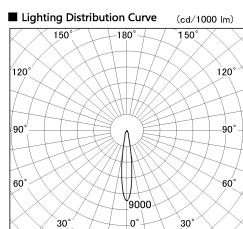

Item no. DD136-2020MW9040-R

Series Name: Cledy versa R-G Antiglare
(DD136-AG-R)

■ Direct Horizontal Illuminance DD136-2020MW9040-R

Beam Angle	Vertical Illuminance (lx)
15°	54530
15°	13630
15°	6060
15°	3410
15°	2180
15°	1510
15°	1110
15°	850

Installation	Recessed mount
Type	Cledy versa R-G Antiglare (DD136-AG-R)
Fixture wattage	20W
Beam angle	15 deg
Color Temp.	4000K
CRI	Ra>90
Luminous	1694 lm
Body	Die-cast aluminum alloy
Body finish	N/A
Trim finish	White
Reflector finish	Mirror
IP Rate	IP20
Light source	COB module
Input Voltage	AC220~240V
Dimming Type	Non-Dimmable
Certificate	CE, CCC
Cut Hole	125mm