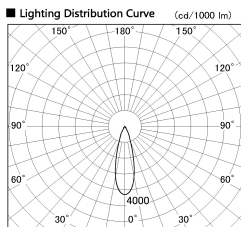

Item no. DD136-2030MW9040-R

Series Name: Cledy versa R-G Antiglare
(DD136-AG-R)

■ Direct Horizontal Illuminance DD136-2030MW9040-R

φ	Illuminance Angle	Beam Angle	Vertical Illuminance (lx)
480	27°	28°	24030
1			6010
960			2670
2			1500
1440			960
3			670
1920			490
m	1	0	380

Installation	Recessed mount
Type	Cledy versa R-G Antiglare (DD136-AG-R)
Fixture wattage	20W
Beam angle	28 deg
Color Temp.	4000K
CRI	Ra>90
Luminous	1741 lm
Body	Die-cast aluminum alloy
Body finish	N/A
Trim finish	White
Reflector finish	Mirror
IP Rate	IP20
Light source	COB module
Input Voltage	AC220~240V
Dimming Type	Non-Dimmable
Certificate	CE, CCC
Cut Hole	125mm