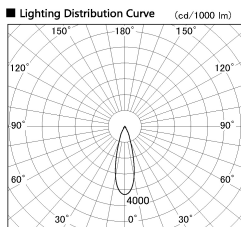

Item no. DD136-2030MW9040-R

Series Name: Cledy versa R-G Antiglare
(DD136-AG-R)

Installation	Recessed mount
Type	Cledy versa R-G Antiglare (DD136-AG-R)
Fixture wattage	20W
Beam angle	28 deg
Color Temp.	4000K
CRI	Ra>90
Luminous	1741 lm
Body	Die-cast aluminum alloy
Body finish	N/A
Trim finish	White
Reflector finish	Mirror
IP Rate	IP20
Light source	COB module
Input Voltage	AC220~240V
Dimming Type	Non-Dimmable
Certificate	CE, CCC
Cut Hole	125mm