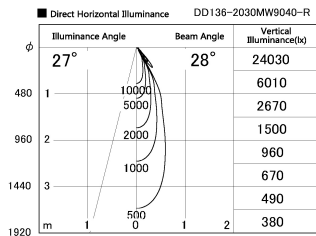

Item no. DD136-2030MW9040-R

Series Name: Cledy versa R-G Antiglare
(DD136-AG-R)

Installation	Recessed mount
Type	Cledy versa R-G Antiglare (DD136-AG-R)
Fixture wattage	20W
Beam angle	28 deg
Color Temp.	4000K
CRI	Ra>90
Luminous	1741 lm
Body	Die-cast aluminum alloy
Body finish	N/A
Trim finish	White
Reflector finish	Mirror
IP Rate	IP20
Light source	COB module
Input Voltage	AC220~240V
Dimming Type	Non-Dimmable
Certificate	CE, CCC
Cut Hole	125mm