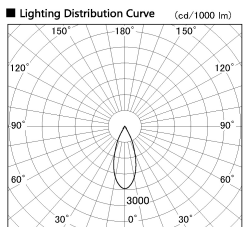

Item no. DD136-2040MW9040-R

Series Name: Cledy versa R-G Antiglare  
(DD136-AG-R)

Installation	Recessed mount
Type	Cledy versa R-G Antiglare (DD136-AG-R)
Fixture wattage	20W
Beam angle	37 deg
Color Temp.	4000K
CRI	Ra>90
Luminous	1766 lm
Body	Die-cast aluminum alloy
Body finish	N/A
Trim finish	White
Reflector finish	Mirror
IP Rate	IP20
Light source	COB module
Input Voltage	AC220~240V
Dimming Type	Non-Dimmable
Certificate	CE, CCC
Cut Hole	125mm