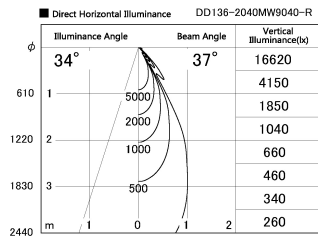

Item no. DD136-2040MW9040-R

Series Name: Cledy versa R-G Antiglare  
(DD136-AG-R)

Installation	Recessed mount
Type	Cledy versa R-G Antiglare (DD136-AG-R)
Fixture wattage	20W
Beam angle	37 deg
Color Temp.	4000K
CRI	Ra>90
Luminous	1766 lm
Body	Die-cast aluminum alloy
Body finish	N/A
Trim finish	White
Reflector finish	Mirror
IP Rate	IP20
Light source	COB module
Input Voltage	AC220~240V
Dimming Type	Non-Dimmable
Certificate	CE, CCC
Cut Hole	125mm