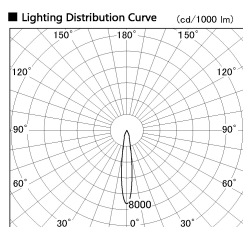

Item no. DD136-1915MW9040-R

Series Name: Cledy versa R-G Antiglare
(DD136-AG-R)

■ Direct Horizontal Illuminance DD136-1915MW9040-R

φ	Illuminance Angle	Beam Angle	Vertical Illuminance (lx)		
280	15°	15°	39840		
1			9960		
520			4430		
2			2490		
780			1590		
3			1110		
1050			810		
m	1	0	1	2	620

Installation	Recessed mount
Type	Cledy versa R-G Antiglare (DD136-AG-R)
Fixture wattage	18.6W
Beam angle	15 deg
Color Temp.	4000K
CRI	Ra>90
Luminous	1339 lm
Body	Die-cast aluminum alloy
Body finish	N/A
Trim finish	White
Reflector finish	Mirror
IP Rate	IP20
Light source	COB module
Input Voltage	AC220~240V
Dimming Type	Non-Dimmable
Certificate	CE, CCC
Cut Hole	100mm