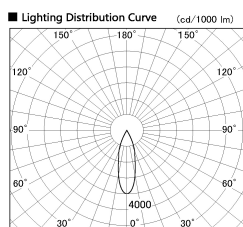

Item no. DD136-1930MW9040-R

Series Name: Cledy versa R-G Antiglare
(DD136-AG-R)

Installation	Recessed mount
Type	Cledy versa R-G Antiglare (DD136-AG-R)
Fixture wattage	18.6W
Beam angle	29 deg
Color Temp.	4000K
CRI	Ra>90
Luminous	1539 lm
Body	Die-cast aluminum alloy
Body finish	N/A
Trim finish	White
Reflector finish	Mirror
IP Rate	IP20
Light source	COB module
Input Voltage	AC220~240V
Dimming Type	Non-Dimmable
Certificate	CE, CCC
Cut Hole	100mm