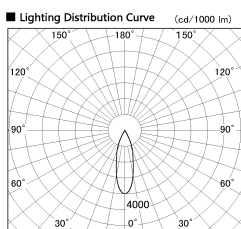

Item no. DD136-1930MW9040-R

Series Name: Cledy versa R-G Antiglare
(DD136-AG-R)

Installation	Recessed mount
Type	Cledy versa R-G Antiglare (DD136-AG-R)
Fixture wattage	18.6W
Beam angle	29 deg
Color Temp.	4000K
CRI	Ra>90
Luminous	1539 lm
Body	Die-cast aluminum alloy
Body finish	N/A
Trim finish	White
Reflector finish	Mirror
IP Rate	IP20
Light source	COB module
Input Voltage	AC220~240V
Dimming Type	Non-Dimmable
Certificate	CE, CCC
Cut Hole	100mm