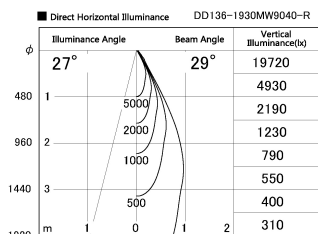

Item no. DD136-1930MW9040-R

Series Name: Cledy versa R-G Antiglare
(DD136-AG-R)

Installation	Recessed mount
Type	Cledy versa R-G Antiglare (DD136-AG-R)
Fixture wattage	18.6W
Beam angle	29 deg
Color Temp.	4000K
CRI	Ra>90
Luminous	1539 lm
Body	Die-cast aluminum alloy
Body finish	N/A
Trim finish	White
Reflector finish	Mirror
IP Rate	IP20
Light source	COB module
Input Voltage	AC220~240V
Dimming Type	Non-Dimmable
Certificate	CE, CCC
Cut Hole	100mm