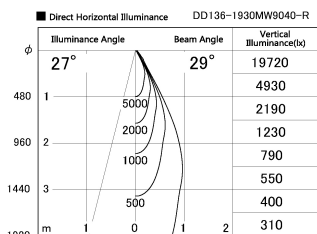

Item no. DD136-1930MW9040-R

Series Name: Cledy versa R-G Antiglare
(DD136-AG-R)

Installation	Recessed mount
Type	Cledy versa R-G Antiglare (DD136-AG-R)
Fixture wattage	18.6W
Beam angle	29 deg
Color Temp.	4000K
CRI	Ra>90
Luminous	1539 lm
Body	Die-cast aluminum alloy
Body finish	N/A
Trim finish	White
Reflector finish	Mirror
IP Rate	IP20
Light source	COB module
Input Voltage	AC220~240V
Dimming Type	Non-Dimmable
Certificate	CE, CCC
Cut Hole	100mm