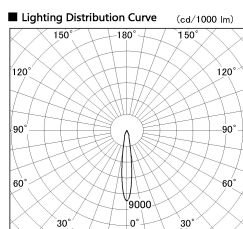

Item no. DD136-1115MW9040-R

Series Name: Cledy versa R-G Antiglare  
(DD136-AG-R)

Installation	Recessed mount
Type	Cledy versa R-G Antiglare (DD136-AG-R)
Fixture wattage	10.5W
Beam angle	15 deg
Color Temp.	4000K
CRI	Ra>90
Luminous	820 lm
Body	Die-cast aluminum alloy
Body finish	N/A
Trim finish	White
Reflector finish	Mirror
IP Rate	IP20
Light source	COB module
Input Voltage	AC220~240V
Dimming Type	Non-Dimmable
Certificate	CE, CCC
Cut Hole	100mm

■ Direct Horizontal Illuminance DD136-1115MW9040-R

φ	Illuminance Angle	Beam Angle	Vertical Illuminance (lx)
240	14°	15°	26360
480	1		6590
730	2		2930
980	3		1650
			1050
			730
			540
			410