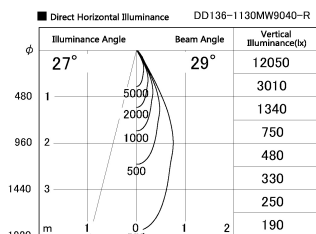

Item no. DD136-1130MW9040-R

Series Name: Cledy versa R-G Antiglare
(DD136-AG-R)

Installation	Recessed mount
Type	Cledy versa R-G Antiglare (DD136-AG-R)
Fixture wattage	10.5W
Beam angle	29 deg
Color Temp.	4000K
CRI	Ra>90
Luminous	940 lm
Body	Die-cast aluminum alloy
Body finish	N/A
Trim finish	White
Reflector finish	Mirror
IP Rate	IP20
Light source	COB module
Input Voltage	AC220~240V
Dimming Type	Non-Dimmable
Certificate	CE, CCC
Cut Hole	100mm