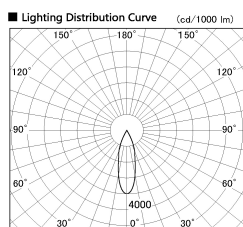

Item no. DD136-1130MW9040-R

Series Name: Cledy versa R-G Antiglare
(DD136-AG-R)

Installation	Recessed mount
Type	Cledy versa R-G Antiglare (DD136-AG-R)
Fixture wattage	10.5W
Beam angle	29 deg
Color Temp.	4000K
CRI	Ra>90
Luminous	940 lm
Body	Die-cast aluminum alloy
Body finish	N/A
Trim finish	White
Reflector finish	Mirror
IP Rate	IP20
Light source	COB module
Input Voltage	AC220~240V
Dimming Type	Non-Dimmable
Certificate	CE, CCC
Cut Hole	100mm