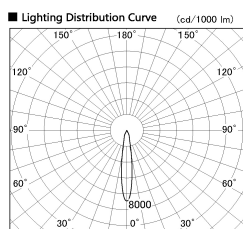

Item no. DD136-0815MW9040-R

Series Name: Cledy versa R-G Antiglare
(DD136-AG-R)

■ Direct Horizontal Illuminance DD136-0815MW9040-R

φ	Illuminance Angle	Beam Angle	Vertical Illuminance (lx)
280	16°	16°	15600
1			3900
560	2		1730
2			970
840	3		620
1			430
1120	m	1 0 1 2	320
			240

Installation	Recessed mount
Type	Cledy versa R-G Antiglare (DD136-AG-R)
Fixture wattage	7.5W
Beam angle	16deg
Color Temp.	4000K
CRI	Ra>90
Luminous	545 lm
Body	Die-cast aluminum alloy
Body finish	N/A
Trim finish	White
Reflector finish	Mirror
IP Rate	IP20
Light source	COB module
Input Voltage	AC220~240V
Dimming Type	Non-Dimmable
Certificate	CE, CCC
Cut Hole	100mm