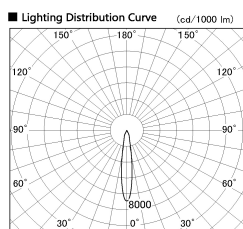

Item no. DD136-0815MW9040-R

Series Name: Cledy versa R-G Antiglare
(DD136-AG-R)

■ Direct Horizontal Illuminance DD136-0815MW9040-R

φ	Illuminance Angle	Beam Angle	Vertical Illuminance (lx)		
280	16°	16°	15600		
1			3900		
560			1730		
2			970		
840			620		
3			430		
1120			320		
m	1	0	1	2	240

Installation	Recessed mount
Type	Cledy versa R-G Antiglare (DD136-AG-R)
Fixture wattage	7.5W
Beam angle	16deg
Color Temp.	4000K
CRI	Ra>90
Luminous	545 lm
Body	Die-cast aluminum alloy
Body finish	N/A
Trim finish	White
Reflector finish	Mirror
IP Rate	IP20
Light source	COB module
Input Voltage	AC220~240V
Dimming Type	Non-Dimmable
Certificate	CE, CCC
Cut Hole	100mm