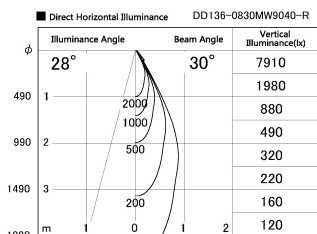

Item no. DD136-0830MW9040-R

Series Name: Cledy versa R-G Antiglare
(DD136-AG-R)

Installation	Recessed mount
Type	Cledy versa R-G Antiglare (DD136-AG-R)
Fixture wattage	7.5W
Beam angle	30deg
Color Temp.	4000K
CRI	Ra>90
Luminous	636 lm
Body	Die-cast aluminum alloy
Body finish	N/A
Trim finish	White
Reflector finish	Mirror
IP Rate	IP20
Light source	COB module
Input Voltage	AC220~240V
Dimming Type	Non-Dimmable
Certificate	CE, CCC
Cut Hole	100mm