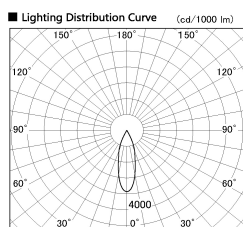

Item no. DD136-0830MW9040-R

Series Name: Cledy versa R-G Antiglare
(DD136-AG-R)

Installation	Recessed mount
Type	Cledy versa R-G Antiglare (DD136-AG-R)
Fixture wattage	7.5W
Beam angle	30deg
Color Temp.	4000K
CRI	Ra>90
Luminous	636 lm
Body	Die-cast aluminum alloy
Body finish	N/A
Trim finish	White
Reflector finish	Mirror
IP Rate	IP20
Light source	COB module
Input Voltage	AC220~240V
Dimming Type	Non-Dimmable
Certificate	CE, CCC
Cut Hole	100mm