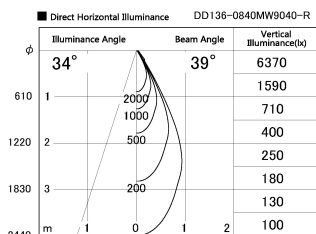

Item no. DD136-0840MW9040-R

Series Name: Cledy versa R-G Antiglare  
(DD136-AG-R)

Installation	Recessed mount
Type	Cledy versa R-G Antiglare (DD136-AG-R)
Fixture wattage	7.5W
Beam angle	39deg
Color Temp.	4000K
CRI	Ra>90
Luminous	645 lm
Body	Die-cast aluminum alloy
Body finish	N/A
Trim finish	White
Reflector finish	Mirror
IP Rate	IP20
Light source	COB module
Input Voltage	AC220~240V
Dimming Type	Non-Dimmable
Certificate	CE, CCC
Cut Hole	100mm