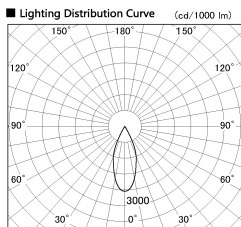

Item no. DD136-0840MW9040-R

Series Name: Cledy versa R-G Antiglare
(DD136-AG-R)

■ Direct Horizontal Illuminance DD136-0840MW9040-R

φ	Illuminance Angle	Beam Angle	Vertical Illuminance (lx)
610	34°	39°	6370
1220			1590
1830			710
2440			400
			250
			180
			130
			100

Installation	Recessed mount
Type	Cledy versa R-G Antiglare (DD136-AG-R)
Fixture wattage	7.5W
Beam angle	39deg
Color Temp.	4000K
CRI	Ra>90
Luminous	645 lm
Body	Die-cast aluminum alloy
Body finish	N/A
Trim finish	White
Reflector finish	Mirror
IP Rate	IP20
Light source	COB module
Input Voltage	AC220~240V
Dimming Type	Non-Dimmable
Certificate	CE, CCC
Cut Hole	100mm