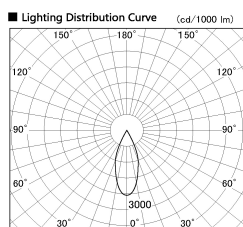

Item no. DD136-0840MW9040-R

Series Name: Cledy versa R-G Antiglare  
(DD136-AG-R)

Installation	Recessed mount
Type	Cledy versa R-G Antiglare (DD136-AG-R)
Fixture wattage	7.5W
Beam angle	39deg
Color Temp.	4000K
CRI	Ra>90
Luminous	645 lm
Body	Die-cast aluminum alloy
Body finish	N/A
Trim finish	White
Reflector finish	Mirror
IP Rate	IP20
Light source	COB module
Input Voltage	AC220~240V
Dimming Type	Non-Dimmable
Certificate	CE, CCC
Cut Hole	100mm