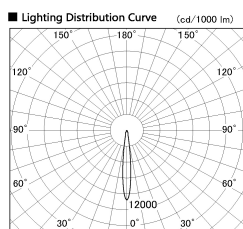

Item no. DD136-3515MB9027-R

Series Name: Cledy versa R-G Antiglare
(DD136-AG-R)

■ Direct Horizontal Illuminance DD136-3515MB9027-R

φ	Illuminance Angle	Beam Angle	Vertical Illuminance (lx)
190	11°	12°	123580
1			30900
			13730
380			7720
2			4940
570			3430
3			2520
770			1930
m	1	2	

Installation	Recessed mount
Type	Cledy versa R-G Antiglare (DD136-AG-R)
Fixture wattage	36W
Beam angle	12 deg
Color Temp.	2700K
CRI	Ra>90
Luminous	2914 lm
Body	Die-cast aluminum alloy
Body finish	N/A
Trim finish	Black
Reflector finish	Mirror
IP Rate	IP20
Light source	COB module
Input Voltage	AC220~240V
Dimming Type	Non-Dimmable
Certificate	CE, CCC
Cut Hole	150mm