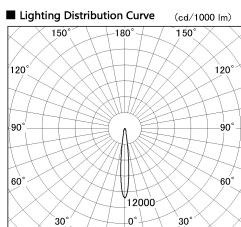

Item no. DD136-3515MB9027-R

Series Name: Cledy versa R-G Antiglare
(DD136-AG-R)

■ Direct Horizontal Illuminance DD136-3515MB9027-R

φ	Illuminance Angle	Beam Angle	Vertical Illuminance (lx)
190	11°	12°	123580
1			30900
			13730
380			7720
2			4940
570			3430
3			2520
770			1930
m	1	2	

Installation	Recessed mount
Type	Cledy versa R-G Antiglare (DD136-AG-R)
Fixture wattage	36W
Beam angle	12 deg
Color Temp.	2700K
CRI	Ra>90
Luminous	2914 lm
Body	Die-cast aluminum alloy
Body finish	N/A
Trim finish	Black
Reflector finish	Mirror
IP Rate	IP20
Light source	COB module
Input Voltage	AC220~240V
Dimming Type	Non-Dimmable
Certificate	CE, CCC
Cut Hole	150mm