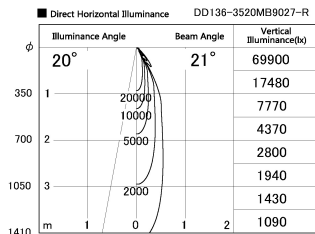

Item no. DD136-3520MB9027-R

Series Name: Cledy versa R-G Antiglare
(DD136-AG-R)

Installation	Recessed mount
Type	Cledy versa R-G Antiglare (DD136-AG-R)
Fixture wattage	36W
Beam angle	21 deg
Color Temp.	2700K
CRI	Ra>90
Luminous	3466 lm
Body	Die-cast aluminum alloy
Body finish	N/A
Trim finish	Black
Reflector finish	Mirror
IP Rate	IP20
Light source	COB module
Input Voltage	AC220~240V
Dimming Type	Non-Dimmable
Certificate	CE, CCC
Cut Hole	150mm