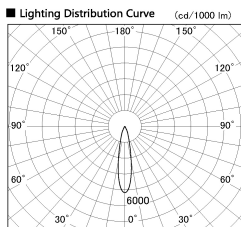

Item no. DD136-3520MB9027-R

Series Name: Cledy versa R-G Antiglare
(DD136-AG-R)

Installation	Recessed mount
Type	Cledy versa R-G Antiglare (DD136-AG-R)
Fixture wattage	36W
Beam angle	21 deg
Color Temp.	2700K
CRI	Ra>90
Luminous	3466 lm
Body	Die-cast aluminum alloy
Body finish	N/A
Trim finish	Black
Reflector finish	Mirror
IP Rate	IP20
Light source	COB module
Input Voltage	AC220~240V
Dimming Type	Non-Dimmable
Certificate	CE, CCC
Cut Hole	150mm