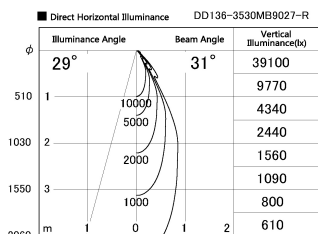

Item no. DD136-3530MB9027-R

Series Name: Cledy versa R-G Antiglare
(DD136-AG-R)

Installation	Recessed mount
Type	Cledy versa R-G Antiglare (DD136-AG-R)
Fixture wattage	36W
Beam angle	31 deg
Color Temp.	2700K
CRI	Ra>90
Luminous	3438 lm
Body	Die-cast aluminum alloy
Body finish	N/A
Trim finish	Black
Reflector finish	Mirror
IP Rate	IP20
Light source	COB module
Input Voltage	AC220~240V
Dimming Type	Non-Dimmable
Certificate	CE, CCC
Cut Hole	150mm