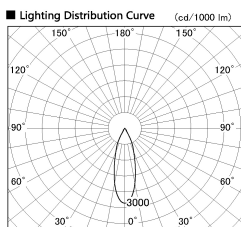

Item no. DD136-3530MB9027-R

Series Name: Cledy versa R-G Antiglare
(DD136-AG-R)

Installation	Recessed mount
Type	Cledy versa R-G Antiglare (DD136-AG-R)
Fixture wattage	36W
Beam angle	31 deg
Color Temp.	2700K
CRI	Ra>90
Luminous	3438 lm
Body	Die-cast aluminum alloy
Body finish	N/A
Trim finish	Black
Reflector finish	Mirror
IP Rate	IP20
Light source	COB module
Input Voltage	AC220~240V
Dimming Type	Non-Dimmable
Certificate	CE, CCC
Cut Hole	150mm