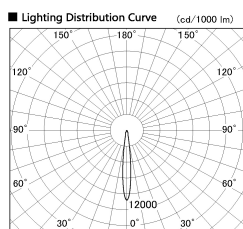

Item no. DD136-2815MB9027-R

Series Name: Cledy versa R-G Antiglare
(DD136-AG-R)

■ Direct Horizontal Illuminance DD136-2815MB9027-R

φ	Illuminance Angle	Beam Angle	Vertical Illuminance (lx)
190	11°	12°	99830
1			24960
380	2		11090
2			6240
570	3		3990
3			2770
770	m	1	2040
		2	1560

Installation	Recessed mount
Type	Cledy versa R-G Antiglare (DD136-AG-R)
Fixture wattage	28W
Beam angle	12 deg
Color Temp.	2700K
CRI	Ra>90
Luminous	2346 lm
Body	Die-cast aluminum alloy
Body finish	N/A
Trim finish	Black
Reflector finish	Mirror
IP Rate	IP20
Light source	COB module
Input Voltage	AC220~240V
Dimming Type	Non-Dimmable
Certificate	CE, CCC
Cut Hole	150mm