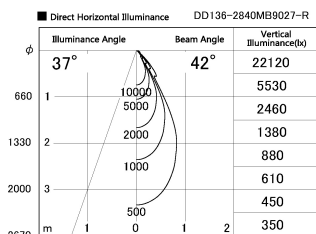

Item no. DD136-2840MB9027-R

Series Name: Cledy versa R-G Antiglare  
(DD136-AG-R)

Installation	Recessed mount
Type	Cledy versa R-G Antiglare (DD136-AG-R)
Fixture wattage	28W
Beam angle	42 deg
Color Temp.	2700K
CRI	Ra>90
Luminous	2745 lm
Body	Die-cast aluminum alloy
Body finish	N/A
Trim finish	Black
Reflector finish	Mirror
IP Rate	IP20
Light source	COB module
Input Voltage	AC220~240V
Dimming Type	Non-Dimmable
Certificate	CE, CCC
Cut Hole	150mm