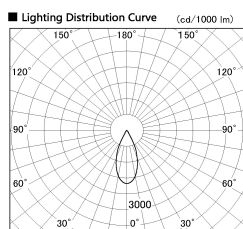

Item no. DD136-2840MB9027-R

Series Name: Cledy versa R-G Antiglare  
(DD136-AG-R)

Installation	Recessed mount
Type	Cledy versa R-G Antiglare (DD136-AG-R)
Fixture wattage	28W
Beam angle	42 deg
Color Temp.	2700K
CRI	Ra>90
Luminous	2745 lm
Body	Die-cast aluminum alloy
Body finish	N/A
Trim finish	Black
Reflector finish	Mirror
IP Rate	IP20
Light source	COB module
Input Voltage	AC220~240V
Dimming Type	Non-Dimmable
Certificate	CE, CCC
Cut Hole	150mm