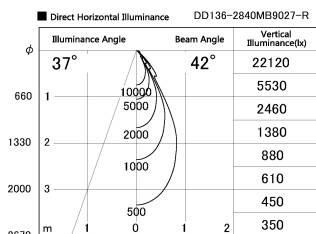

Item no. DD136-2840MB9027-R

Series Name: Cledy versa R-G Antiglare
(DD136-AG-R)

Installation	Recessed mount
Type	Cledy versa R-G Antiglare (DD136-AG-R)
Fixture wattage	28W
Beam angle	42 deg
Color Temp.	2700K
CRI	Ra>90
Luminous	2745 lm
Body	Die-cast aluminum alloy
Body finish	N/A
Trim finish	Black
Reflector finish	Mirror
IP Rate	IP20
Light source	COB module
Input Voltage	AC220~240V
Dimming Type	Non-Dimmable
Certificate	CE, CCC
Cut Hole	150mm