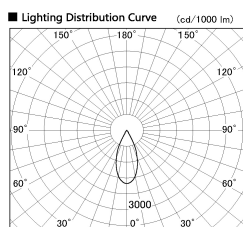

Item no. DD136-2840MB9027-R

Series Name: Cledy versa R-G Antiglare
(DD136-AG-R)

Installation	Recessed mount
Type	Cledy versa R-G Antiglare (DD136-AG-R)
Fixture wattage	28W
Beam angle	42 deg
Color Temp.	2700K
CRI	Ra>90
Luminous	2745 lm
Body	Die-cast aluminum alloy
Body finish	N/A
Trim finish	Black
Reflector finish	Mirror
IP Rate	IP20
Light source	COB module
Input Voltage	AC220~240V
Dimming Type	Non-Dimmable
Certificate	CE, CCC
Cut Hole	150mm