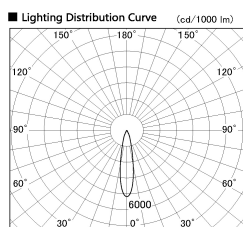

Item no. DD136-2620MB9027-R

Series Name: Cledy versa R-G Antiglare  
(DD136-AG-R)

■ Direct Horizontal Illuminance DD136-2620MB9027-R

φ	Illuminance Angle	Beam Angle	Vertical Illuminance (lx)
350	20°	21°	48990
700	10000		12250
1050	5000		5440
1410	2000		3060
	1000		1960
	500		1360
	200		1000
	100		770

Installation	Recessed mount
Type	Cledy versa R-G Antiglare (DD136-AG-R)
Fixture wattage	23W
Beam angle	21 deg
Color Temp.	2700K
CRI	Ra>90
Luminous	2429 lm
Body	Die-cast aluminum alloy
Body finish	N/A
Trim finish	Black
Reflector finish	Mirror
IP Rate	IP20
Light source	COB module
Input Voltage	AC220~240V
Dimming Type	Non-Dimmable
Certificate	CE, CCC
Cut Hole	150mm