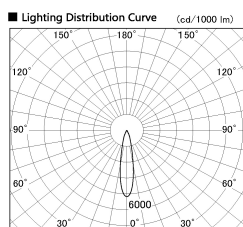

Item no. DD136-2620MB9027-R

Series Name: Cledy versa R-G Antiglare
(DD136-AG-R)

■ Direct Horizontal Illuminance DD136-2620MB9027-R

φ	Illuminance Angle	Beam Angle	Vertical Illuminance (lx)
350	20°	21°	48990
700	1		12250
1050	2		5440
1410	3		3060
	1		1960
	2		1360
	3		1000
	1	2	770

Installation	Recessed mount
Type	Cledy versa R-G Antiglare (DD136-AG-R)
Fixture wattage	23W
Beam angle	21 deg
Color Temp.	2700K
CRI	Ra>90
Luminous	2429 lm
Body	Die-cast aluminum alloy
Body finish	N/A
Trim finish	Black
Reflector finish	Mirror
IP Rate	IP20
Light source	COB module
Input Voltage	AC220~240V
Dimming Type	Non-Dimmable
Certificate	CE, CCC
Cut Hole	150mm