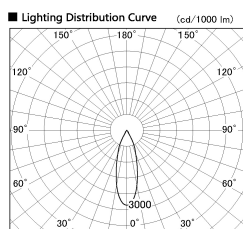

Item no. DD136-2630MB9027-R

Series Name: Cledy versa R-G Antiglare
(DD136-AG-R)

Installation	Recessed mount
Type	Cledy versa R-G Antiglare (DD136-AG-R)
Fixture wattage	23W
Beam angle	31 deg
Color Temp.	2700K
CRI	Ra>90
Luminous	2411 lm
Body	Die-cast aluminum alloy
Body finish	N/A
Trim finish	Black
Reflector finish	Mirror
IP Rate	IP20
Light source	COB module
Input Voltage	AC220~240V
Dimming Type	Non-Dimmable
Certificate	CE, CCC
Cut Hole	150mm