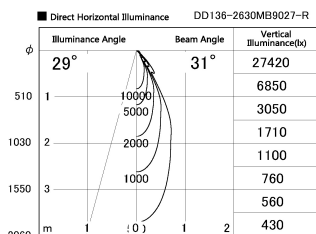

Item no. DD136-2630MB9027-R

Series Name: Cledy versa R-G Antiglare
(DD136-AG-R)

Installation	Recessed mount
Type	Cledy versa R-G Antiglare (DD136-AG-R)
Fixture wattage	23W
Beam angle	31 deg
Color Temp.	2700K
CRI	Ra>90
Luminous	2411 lm
Body	Die-cast aluminum alloy
Body finish	N/A
Trim finish	Black
Reflector finish	Mirror
IP Rate	IP20
Light source	COB module
Input Voltage	AC220~240V
Dimming Type	Non-Dimmable
Certificate	CE, CCC
Cut Hole	150mm