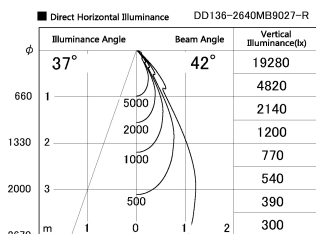

Item no. DD136-2640MB9027-R

Series Name: Cledy versa R-G Antiglare  
(DD136-AG-R)

Installation	Recessed mount
Type	Cledy versa R-G Antiglare (DD136-AG-R)
Fixture wattage	23W
Beam angle	42 deg
Color Temp.	2700K
CRI	Ra>90
Luminous	2392 lm
Body	Die-cast aluminum alloy
Body finish	N/A
Trim finish	Black
Reflector finish	Mirror
IP Rate	IP20
Light source	COB module
Input Voltage	AC220~240V
Dimming Type	Non-Dimmable
Certificate	CE, CCC
Cut Hole	150mm