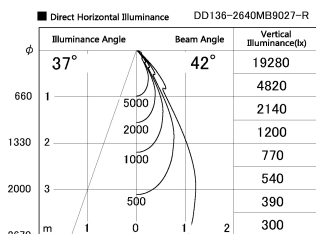

Item no. DD136-2640MB9027-R

Series Name: Cledy versa R-G Antiglare
(DD136-AG-R)

Installation	Recessed mount
Type	Cledy versa R-G Antiglare (DD136-AG-R)
Fixture wattage	23W
Beam angle	42 deg
Color Temp.	2700K
CRI	Ra>90
Luminous	2392 lm
Body	Die-cast aluminum alloy
Body finish	N/A
Trim finish	Black
Reflector finish	Mirror
IP Rate	IP20
Light source	COB module
Input Voltage	AC220~240V
Dimming Type	Non-Dimmable
Certificate	CE, CCC
Cut Hole	150mm