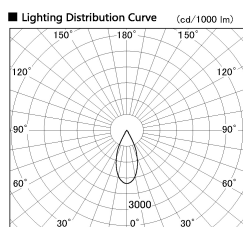

Item no. DD136-2640MB9027-R

Series Name: Cledy versa R-G Antiglare  
(DD136-AG-R)

Installation	Recessed mount
Type	Cledy versa R-G Antiglare (DD136-AG-R)
Fixture wattage	23W
Beam angle	42 deg
Color Temp.	2700K
CRI	Ra>90
Luminous	2392 lm
Body	Die-cast aluminum alloy
Body finish	N/A
Trim finish	Black
Reflector finish	Mirror
IP Rate	IP20
Light source	COB module
Input Voltage	AC220~240V
Dimming Type	Non-Dimmable
Certificate	CE, CCC
Cut Hole	150mm