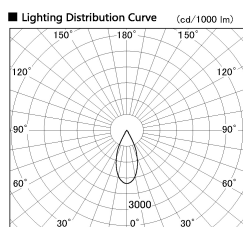

Item no. DD136-2640MB9027-R

Series Name: Cledy versa R-G Antiglare
(DD136-AG-R)

Installation	Recessed mount
Type	Cledy versa R-G Antiglare (DD136-AG-R)
Fixture wattage	23W
Beam angle	42 deg
Color Temp.	2700K
CRI	Ra>90
Luminous	2392 lm
Body	Die-cast aluminum alloy
Body finish	N/A
Trim finish	Black
Reflector finish	Mirror
IP Rate	IP20
Light source	COB module
Input Voltage	AC220~240V
Dimming Type	Non-Dimmable
Certificate	CE, CCC
Cut Hole	150mm