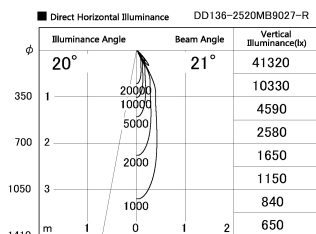

Item no. DD136-2520MB9027-R

Series Name: Cledy versa R-G Antiglare  
(DD136-AG-R)

Installation	Recessed mount
Type	Cledy versa R-G Antiglare (DD136-AG-R)
Fixture wattage	23W
Beam angle	21 deg
Color Temp.	2700K
CRI	Ra>90
Luminous	2121 lm
Body	Die-cast aluminum alloy
Body finish	N/A
Trim finish	Black
Reflector finish	Mirror
IP Rate	IP20
Light source	COB module
Input Voltage	AC220~240V
Dimming Type	Non-Dimmable
Certificate	CE, CCC
Cut Hole	125mm