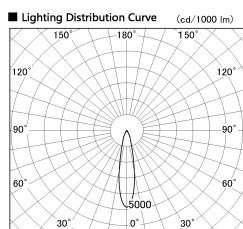

Item no. DD136-2520MB9027-R

Series Name: Cledy versa R-G Antiglare  
(DD136-AG-R)

Installation	Recessed mount
Type	Cledy versa R-G Antiglare (DD136-AG-R)
Fixture wattage	23W
Beam angle	21 deg
Color Temp.	2700K
CRI	Ra>90
Luminous	2121 lm
Body	Die-cast aluminum alloy
Body finish	N/A
Trim finish	Black
Reflector finish	Mirror
IP Rate	IP20
Light source	COB module
Input Voltage	AC220~240V
Dimming Type	Non-Dimmable
Certificate	CE, CCC
Cut Hole	125mm