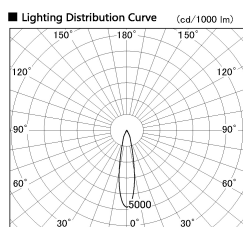

Item no. DD136-2520MB9027-R

Series Name: Cledy versa R-G Antiglare  
(DD136-AG-R)

■ Direct Horizontal Illuminance DD136-2520MB9027-R

φ	Illuminance Angle	Beam Angle	Vertical Illuminance (lx)
350	20°	21°	41320
700			10330
1050			4590
1410			2580
			1650
			1150
			840
			650

Installation	Recessed mount
Type	Cledy versa R-G Antiglare (DD136-AG-R)
Fixture wattage	23W
Beam angle	21 deg
Color Temp.	2700K
CRI	Ra>90
Luminous	2121 lm
Body	Die-cast aluminum alloy
Body finish	N/A
Trim finish	Black
Reflector finish	Mirror
IP Rate	IP20
Light source	COB module
Input Voltage	AC220~240V
Dimming Type	Non-Dimmable
Certificate	CE, CCC
Cut Hole	125mm