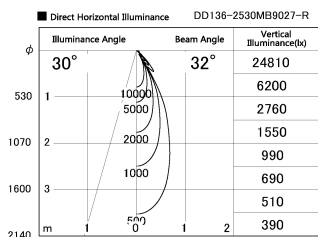

Item no. DD136-2530MB9027-R

Series Name: Cledy versa R-G Antiglare
(DD136-AG-R)

Installation	Recessed mount
Type	Cledy versa R-G Antiglare (DD136-AG-R)
Fixture wattage	23W
Beam angle	32 deg
Color Temp.	2700K
CRI	Ra>90
Luminous	2173 lm
Body	Die-cast aluminum alloy
Body finish	N/A
Trim finish	Black
Reflector finish	Mirror
IP Rate	IP20
Light source	COB module
Input Voltage	AC220~240V
Dimming Type	Non-Dimmable
Certificate	CE, CCC
Cut Hole	125mm