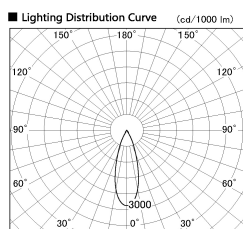

Item no. DD136-2530MB9027-R

Series Name: Cledy versa R-G Antiglare
(DD136-AG-R)

Installation	Recessed mount
Type	Cledy versa R-G Antiglare (DD136-AG-R)
Fixture wattage	23W
Beam angle	32 deg
Color Temp.	2700K
CRI	Ra>90
Luminous	2173 lm
Body	Die-cast aluminum alloy
Body finish	N/A
Trim finish	Black
Reflector finish	Mirror
IP Rate	IP20
Light source	COB module
Input Voltage	AC220~240V
Dimming Type	Non-Dimmable
Certificate	CE, CCC
Cut Hole	125mm