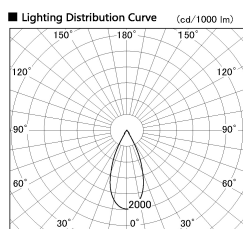

Item no. DD136-2540MB9027-R

Series Name: Cledy versa R-G Antiglare  
(DD136-AG-R)

Installation	Recessed mount
Type	Cledy versa R-G Antiglare (DD136-AG-R)
Fixture wattage	23W
Beam angle	43 deg
Color Temp.	2700K
CRI	Ra>90
Luminous	2210 lm
Body	Die-cast aluminum alloy
Body finish	N/A
Trim finish	Black
Reflector finish	Mirror
IP Rate	IP20
Light source	COB module
Input Voltage	AC220~240V
Dimming Type	Non-Dimmable
Certificate	CE, CCC
Cut Hole	125mm