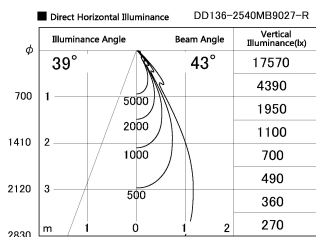

Item no. DD136-2540MB9027-R

Series Name: Cledy versa R-G Antiglare  
(DD136-AG-R)

Installation	Recessed mount
Type	Cledy versa R-G Antiglare (DD136-AG-R)
Fixture wattage	23W
Beam angle	43 deg
Color Temp.	2700K
CRI	Ra>90
Luminous	2210 lm
Body	Die-cast aluminum alloy
Body finish	N/A
Trim finish	Black
Reflector finish	Mirror
IP Rate	IP20
Light source	COB module
Input Voltage	AC220~240V
Dimming Type	Non-Dimmable
Certificate	CE, CCC
Cut Hole	125mm