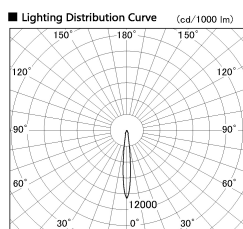

Item no. DD136-2015MB9027-R

Series Name: Cledy versa R-G Antiglare
(DD136-AG-R)

■ Direct Horizontal Illuminance DD136-2015MB9027-R

φ	Illuminance Angle	Beam Angle	Vertical Illuminance (lx)
190	11°	12°	58960
1			14740
			6550
380			3690
2			2360
570			1640
3			1200
770			920
m	1	2	

Installation	Recessed mount
Type	Cledy versa R-G Antiglare (DD136-AG-R)
Fixture wattage	20W
Beam angle	12 deg
Color Temp.	2700K
CRI	Ra>90
Luminous	1427 lm
Body	Die-cast aluminum alloy
Body finish	N/A
Trim finish	Black
Reflector finish	Mirror
IP Rate	IP20
Light source	COB module
Input Voltage	AC220~240V
Dimming Type	Non-Dimmable
Certificate	CE, CCC
Cut Hole	125mm