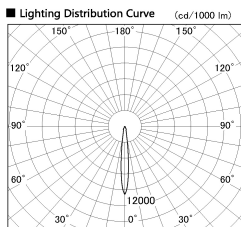

Item no. DD136-2015MB9027-R

Series Name: Cledy versa R-G Antiglare
(DD136-AG-R)

Installation	Recessed mount
Type	Cledy versa R-G Antiglare (DD136-AG-R)
Fixture wattage	20W
Beam angle	12 deg
Color Temp.	2700K
CRI	Ra>90
Luminous	1427 lm
Body	Die-cast aluminum alloy
Body finish	N/A
Trim finish	Black
Reflector finish	Mirror
IP Rate	IP20
Light source	COB module
Input Voltage	AC220~240V
Dimming Type	Non-Dimmable
Certificate	CE, CCC
Cut Hole	125mm