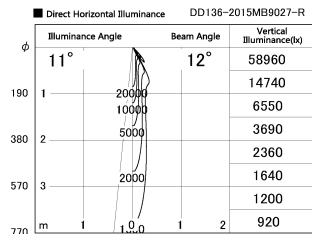

Item no. DD136-2015MB9027-R

Series Name: Cledy versa R-G Antiglare
(DD136-AG-R)

Installation	Recessed mount
Type	Cledy versa R-G Antiglare (DD136-AG-R)
Fixture wattage	20W
Beam angle	12 deg
Color Temp.	2700K
CRI	Ra>90
Luminous	1427 lm
Body	Die-cast aluminum alloy
Body finish	N/A
Trim finish	Black
Reflector finish	Mirror
IP Rate	IP20
Light source	COB module
Input Voltage	AC220~240V
Dimming Type	Non-Dimmable
Certificate	CE, CCC
Cut Hole	125mm