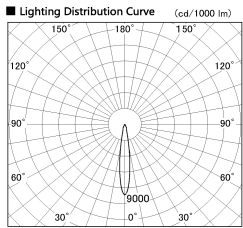

Item no. DD136-2020MB9027-R

Series Name: Cledy versa R-G Antiglare
(DD136-AG-R)

■ Direct Horizontal Illuminance DD136-2020MB9027-R

φ	Illuminance Angle	Beam Angle	Vertical Illuminance (lx)		
280	15°	15°	53210		
1			13300		
520			5910		
2			3330		
780			2130		
3			1480		
1050			1090		
m	1	0	1	2	830

Installation	Recessed mount
Type	Cledy versa R-G Antiglare (DD136-AG-R)
Fixture wattage	20W
Beam angle	15 deg
Color Temp.	2700K
CRI	Ra>90
Luminous	1653 lm
Body	Die-cast aluminum alloy
Body finish	N/A
Trim finish	Black
Reflector finish	Mirror
IP Rate	IP20
Light source	COB module
Input Voltage	AC220~240V
Dimming Type	Non-Dimmable
Certificate	CE, CCC
Cut Hole	125mm