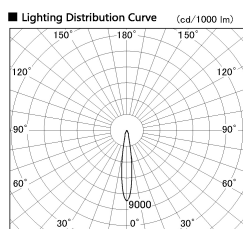

Item no. DD136-2020MB9027-R

Series Name: Cledy versa R-G Antiglare
(DD136-AG-R)

Installation	Recessed mount
Type	Cledy versa R-G Antiglare (DD136-AG-R)
Fixture wattage	20W
Beam angle	15 deg
Color Temp.	2700K
CRI	Ra>90
Luminous	1653 lm
Body	Die-cast aluminum alloy
Body finish	N/A
Trim finish	Black
Reflector finish	Mirror
IP Rate	IP20
Light source	COB module
Input Voltage	AC220~240V
Dimming Type	Non-Dimmable
Certificate	CE, CCC
Cut Hole	125mm

Direct Horizontal Illuminance DD136-2020MB9027-R

φ	Illuminance Angle	Beam Angle	Vertical Illuminance (lx)
15°	15°	53210	
260	1	13300	
520	2	5910	
780	3	3330	
1050	m	2130	
	1	1480	
	2	1090	
	3	830	