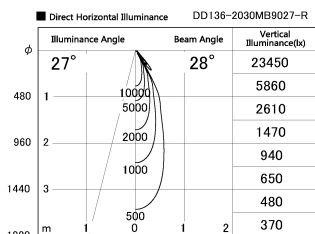

Item no. DD136-2030MB9027-R

Series Name: Cledy versa R-G Antiglare  
(DD136-AG-R)

Installation	Recessed mount
Type	Cledy versa R-G Antiglare (DD136-AG-R)
Fixture wattage	20W
Beam angle	28 deg
Color Temp.	2700K
CRI	Ra>90
Luminous	1699 lm
Body	Die-cast aluminum alloy
Body finish	N/A
Trim finish	Black
Reflector finish	Mirror
IP Rate	IP20
Light source	COB module
Input Voltage	AC220~240V
Dimming Type	Non-Dimmable
Certificate	CE, CCC
Cut Hole	125mm