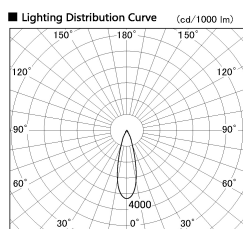

Item no. DD136-2030MB9027-R

Series Name: Cledy versa R-G Antiglare  
(DD136-AG-R)

Installation	Recessed mount
Type	Cledy versa R-G Antiglare (DD136-AG-R)
Fixture wattage	20W
Beam angle	28 deg
Color Temp.	2700K
CRI	Ra>90
Luminous	1699 lm
Body	Die-cast aluminum alloy
Body finish	N/A
Trim finish	Black
Reflector finish	Mirror
IP Rate	IP20
Light source	COB module
Input Voltage	AC220~240V
Dimming Type	Non-Dimmable
Certificate	CE, CCC
Cut Hole	125mm