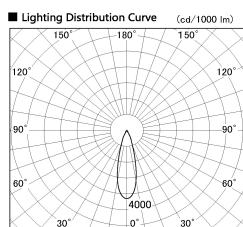

Item no. DD136-2030MB9027-R

Series Name: Cledy versa R-G Antiglare
(DD136-AG-R)

Installation	Recessed mount
Type	Cledy versa R-G Antiglare (DD136-AG-R)
Fixture wattage	20W
Beam angle	28 deg
Color Temp.	2700K
CRI	Ra>90
Luminous	1699 lm
Body	Die-cast aluminum alloy
Body finish	N/A
Trim finish	Black
Reflector finish	Mirror
IP Rate	IP20
Light source	COB module
Input Voltage	AC220~240V
Dimming Type	Non-Dimmable
Certificate	CE, CCC
Cut Hole	125mm