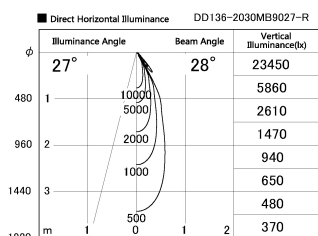

Item no. DD136-2030MB9027-R

Series Name: Cledy versa R-G Antiglare
(DD136-AG-R)

Installation	Recessed mount
Type	Cledy versa R-G Antiglare (DD136-AG-R)
Fixture wattage	20W
Beam angle	28 deg
Color Temp.	2700K
CRI	Ra>90
Luminous	1699 lm
Body	Die-cast aluminum alloy
Body finish	N/A
Trim finish	Black
Reflector finish	Mirror
IP Rate	IP20
Light source	COB module
Input Voltage	AC220~240V
Dimming Type	Non-Dimmable
Certificate	CE, CCC
Cut Hole	125mm