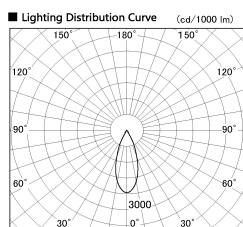

Item no. DD136-2040MB9027-R

Series Name: Cledy versa R-G Antiglare
(DD136-AG-R)

Installation	Recessed mount
Type	Cledy versa R-G Antiglare (DD136-AG-R)
Fixture wattage	20W
Beam angle	37 deg
Color Temp.	2700K
CRI	Ra>90
Luminous	1724 lm
Body	Die-cast aluminum alloy
Body finish	N/A
Trim finish	Black
Reflector finish	Mirror
IP Rate	IP20
Light source	COB module
Input Voltage	AC220~240V
Dimming Type	Non-Dimmable
Certificate	CE, CCC
Cut Hole	125mm