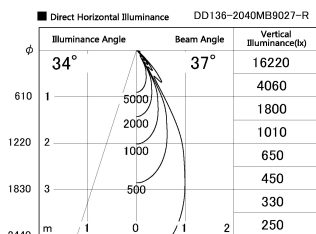

Item no. DD136-2040MB9027-R

Series Name: Cledy versa R-G Antiglare
(DD136-AG-R)

Installation	Recessed mount
Type	Cledy versa R-G Antiglare (DD136-AG-R)
Fixture wattage	20W
Beam angle	37 deg
Color Temp.	2700K
CRI	Ra>90
Luminous	1724 lm
Body	Die-cast aluminum alloy
Body finish	N/A
Trim finish	Black
Reflector finish	Mirror
IP Rate	IP20
Light source	COB module
Input Voltage	AC220~240V
Dimming Type	Non-Dimmable
Certificate	CE, CCC
Cut Hole	125mm