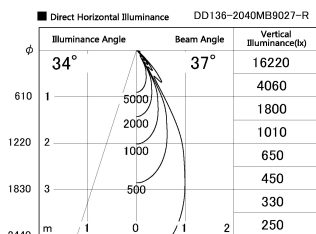

Item no. DD136-2040MB9027-R

Series Name: Cledy versa R-G Antiglare  
(DD136-AG-R)

Installation	Recessed mount
Type	Cledy versa R-G Antiglare (DD136-AG-R)
Fixture wattage	20W
Beam angle	37 deg
Color Temp.	2700K
CRI	Ra>90
Luminous	1724 lm
Body	Die-cast aluminum alloy
Body finish	N/A
Trim finish	Black
Reflector finish	Mirror
IP Rate	IP20
Light source	COB module
Input Voltage	AC220~240V
Dimming Type	Non-Dimmable
Certificate	CE, CCC
Cut Hole	125mm