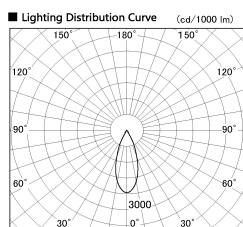

Item no. DD136-2040MB9027-R

Series Name: Cledy versa R-G Antiglare  
(DD136-AG-R)

Installation	Recessed mount
Type	Cledy versa R-G Antiglare (DD136-AG-R)
Fixture wattage	20W
Beam angle	37 deg
Color Temp.	2700K
CRI	Ra>90
Luminous	1724 lm
Body	Die-cast aluminum alloy
Body finish	N/A
Trim finish	Black
Reflector finish	Mirror
IP Rate	IP20
Light source	COB module
Input Voltage	AC220~240V
Dimming Type	Non-Dimmable
Certificate	CE, CCC
Cut Hole	125mm