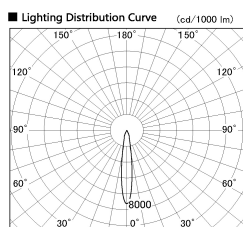

Item no. DD136-1915MB9027-R

Series Name: Cledy versa R-G Antiglare
(DD136-AG-R)

■ Direct Horizontal Illuminance DD136-1915MB9027-R

φ	Illuminance Angle	Beam Angle	Vertical Illuminance (lx)		
260	15°	15°	38890		
1			9720		
520			4320		
2			2430		
780			1560		
3			1080		
1050			790		
m	1	0	1	2	610

Installation	Recessed mount
Type	Cledy versa R-G Antiglare (DD136-AG-R)
Fixture wattage	18.6W
Beam angle	15 deg
Color Temp.	2700K
CRI	Ra>90
Luminous	1307 lm
Body	Die-cast aluminum alloy
Body finish	N/A
Trim finish	Black
Reflector finish	Mirror
IP Rate	IP20
Light source	COB module
Input Voltage	AC220~240V
Dimming Type	Non-Dimmable
Certificate	CE, CCC
Cut Hole	100mm