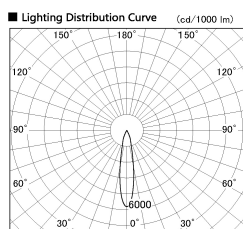

Item no. DD136-1920MB9027-R

Series Name: Cledy versa R-G Antiglare
(DD136-AG-R)

■ Direct Horizontal Illuminance DD136-1920MB9027-R

φ	Illuminance Angle	Beam Angle	Vertical Illuminance (lx)
330	19°	19°	31860
660	2		7960
1000	3		3540
1330	m	0	1990
		1	1270
		2	880
			650
			500

Installation	Recessed mount
Type	Cledy versa R-G Antiglare (DD136-AG-R)
Fixture wattage	18.6W
Beam angle	19 deg
Color Temp.	2700K
CRI	Ra>90
Luminous	1372 lm
Body	Die-cast aluminum alloy
Body finish	N/A
Trim finish	Black
Reflector finish	Mirror
IP Rate	IP20
Light source	COB module
Input Voltage	AC220~240V
Dimming Type	Non-Dimmable
Certificate	CE, CCC
Cut Hole	100mm