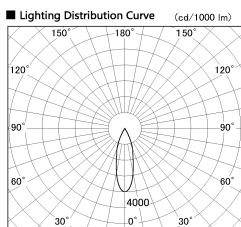

Item no. DD136-1930MB9027-R

Series Name: Cledy versa R-G Antiglare
(DD136-AG-R)

Installation	Recessed mount
Type	Cledy versa R-G Antiglare (DD136-AG-R)
Fixture wattage	18.6W
Beam angle	29 deg
Color Temp.	2700K
CRI	Ra>90
Luminous	1502 lm
Body	Die-cast aluminum alloy
Body finish	N/A
Trim finish	Black
Reflector finish	Mirror
IP Rate	IP20
Light source	COB module
Input Voltage	AC220~240V
Dimming Type	Non-Dimmable
Certificate	CE, CCC
Cut Hole	100mm