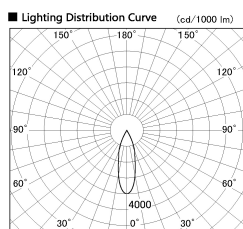

Item no. DD136-1930MB9027-R

Series Name: Cledy versa R-G Antiglare
(DD136-AG-R)

Installation	Recessed mount
Type	Cledy versa R-G Antiglare (DD136-AG-R)
Fixture wattage	18.6W
Beam angle	29 deg
Color Temp.	2700K
CRI	Ra>90
Luminous	1502 lm
Body	Die-cast aluminum alloy
Body finish	N/A
Trim finish	Black
Reflector finish	Mirror
IP Rate	IP20
Light source	COB module
Input Voltage	AC220~240V
Dimming Type	Non-Dimmable
Certificate	CE, CCC
Cut Hole	100mm