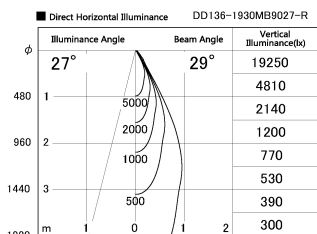

Item no. DD136-1930MB9027-R

Series Name: Cledy versa R-G Antiglare
(DD136-AG-R)

Installation	Recessed mount
Type	Cledy versa R-G Antiglare (DD136-AG-R)
Fixture wattage	18.6W
Beam angle	29 deg
Color Temp.	2700K
CRI	Ra>90
Luminous	1502 lm
Body	Die-cast aluminum alloy
Body finish	N/A
Trim finish	Black
Reflector finish	Mirror
IP Rate	IP20
Light source	COB module
Input Voltage	AC220~240V
Dimming Type	Non-Dimmable
Certificate	CE, CCC
Cut Hole	100mm