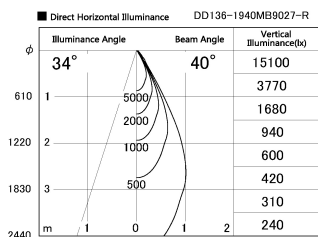

Item no. DD136-1940MB9027-R

Series Name: Cledy versa R-G Antiglare
(DD136-AG-R)

Installation	Recessed mount
Type	Cledy versa R-G Antiglare (DD136-AG-R)
Fixture wattage	18.6W
Beam angle	40 deg
Color Temp.	2700K
CRI	Ra>90
Luminous	1530 lm
Body	Die-cast aluminum alloy
Body finish	N/A
Trim finish	Black
Reflector finish	Mirror
IP Rate	IP20
Light source	COB module
Input Voltage	AC220~240V
Dimming Type	Non-Dimmable
Certificate	CE, CCC
Cut Hole	100mm