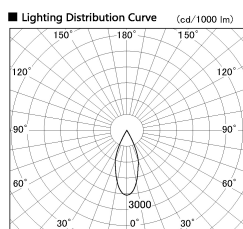

Item no. DD136-1940MB9027-R

Series Name: Cledy versa R-G Antiglare
(DD136-AG-R)

Installation	Recessed mount
Type	Cledy versa R-G Antiglare (DD136-AG-R)
Fixture wattage	18.6W
Beam angle	40 deg
Color Temp.	2700K
CRI	Ra>90
Luminous	1530 lm
Body	Die-cast aluminum alloy
Body finish	N/A
Trim finish	Black
Reflector finish	Mirror
IP Rate	IP20
Light source	COB module
Input Voltage	AC220~240V
Dimming Type	Non-Dimmable
Certificate	CE, CCC
Cut Hole	100mm