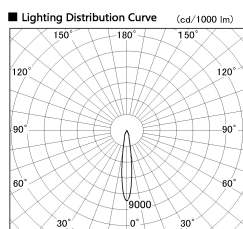

Item no. DD136-1115MB9027-R

Series Name: Cledy versa R-G Antiglare
(DD136-AG-R)

■ Direct Horizontal Illuminance DD136-1115MB9027-R

φ	Illuminance Angle	Beam Angle	Vertical Illuminance (lx)
240	14°	15°	25750
1			6440
			2860
490	2		1610
			1030
730	3		720
			530
980	m	1	400
		2	

Installation	Recessed mount
Type	Cledy versa R-G Antiglare (DD136-AG-R)
Fixture wattage	10.5W
Beam angle	15 deg
Color Temp.	2700K
CRI	Ra>90
Luminous	801 lm
Body	Die-cast aluminum alloy
Body finish	N/A
Trim finish	Black
Reflector finish	Mirror
IP Rate	IP20
Light source	COB module
Input Voltage	AC220~240V
Dimming Type	Non-Dimmable
Certificate	CE, CCC
Cut Hole	100mm