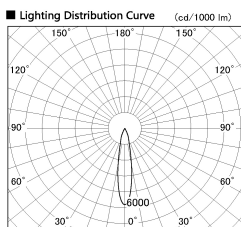

Item no. DD136-1120MB9027-R

Series Name: Cledy versa R-G Antiglare
(DD136-AG-R)

■ Direct Horizontal Illuminance DD136-1120MB9027-R

φ	Illuminance Angle	Beam Angle	Vertical Illuminance (lx)
330	19°	19°	19570
660	2		4890
1000	3		2170
1330	m	0	1220
		1	780
		2	540
			400
			310

Installation	Recessed mount
Type	Cledy versa R-G Antiglare (DD136-AG-R)
Fixture wattage	10.5W
Beam angle	19 deg
Color Temp.	2700K
CRI	Ra>90
Luminous	843 lm
Body	Die-cast aluminum alloy
Body finish	N/A
Trim finish	Black
Reflector finish	Mirror
IP Rate	IP20
Light source	COB module
Input Voltage	AC220~240V
Dimming Type	Non-Dimmable
Certificate	CE, CCC
Cut Hole	100mm