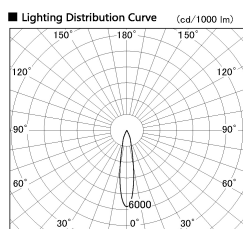

Item no. DD136-1120MB9027-R

Series Name: Cledy versa R-G Antiglare
(DD136-AG-R)

Installation	Recessed mount
Type	Cledy versa R-G Antiglare (DD136-AG-R)
Fixture wattage	10.5W
Beam angle	19 deg
Color Temp.	2700K
CRI	Ra>90
Luminous	843 lm
Body	Die-cast aluminum alloy
Body finish	N/A
Trim finish	Black
Reflector finish	Mirror
IP Rate	IP20
Light source	COB module
Input Voltage	AC220~240V
Dimming Type	Non-Dimmable
Certificate	CE, CCC
Cut Hole	100mm

■ Direct Horizontal Illuminance DD136-1120MB9027-R

φ	Illuminance Angle	Beam Angle	Vertical Illuminance (lx)
330	19°	19°	19570
1			4890
660	2		2170
1000	3		1220
1330	m	0	780
		1	540
		2	400
			310