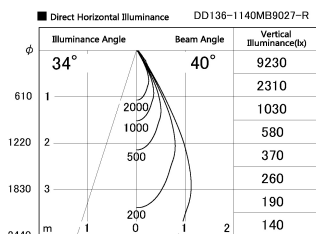

Item no. DD136-1140MB9027-R

Series Name: Cledy versa R-G Antiglare
(DD136-AG-R)

Installation	Recessed mount
Type	Cledy versa R-G Antiglare (DD136-AG-R)
Fixture wattage	10.5W
Beam angle	40 deg
Color Temp.	2700K
CRI	Ra>90
Luminous	935 lm
Body	Die-cast aluminum alloy
Body finish	N/A
Trim finish	Black
Reflector finish	Mirror
IP Rate	IP20
Light source	COB module
Input Voltage	AC220~240V
Dimming Type	Non-Dimmable
Certificate	CE, CCC
Cut Hole	100mm