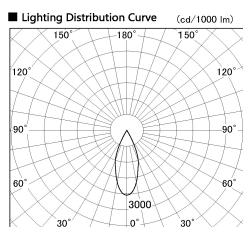

Item no. DD136-1140MB9027-R

Series Name: Cledy versa R-G Antiglare
(DD136-AG-R)

Installation	Recessed mount
Type	Cledy versa R-G Antiglare (DD136-AG-R)
Fixture wattage	10.5W
Beam angle	40 deg
Color Temp.	2700K
CRI	Ra>90
Luminous	935 lm
Body	Die-cast aluminum alloy
Body finish	N/A
Trim finish	Black
Reflector finish	Mirror
IP Rate	IP20
Light source	COB module
Input Voltage	AC220~240V
Dimming Type	Non-Dimmable
Certificate	CE, CCC
Cut Hole	100mm