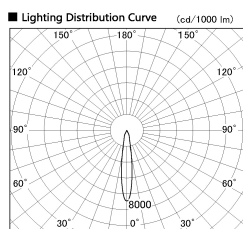

Item no. DD136-0815MB9027-R

Series Name: Cledy versa R-G Antiglare
(DD136-AG-R)

■ Direct Horizontal Illuminance DD136-0815MB9027-R

φ	Illuminance Angle	Beam Angle	Vertical Illuminance (lx)		
280	16°	16°	15230		
1			3810		
560			1690		
2			950		
840			610		
3			420		
1120			310		
m	1	0	1	2	240

Installation	Recessed mount
Type	Cledy versa R-G Antiglare (DD136-AG-R)
Fixture wattage	7.5W
Beam angle	16deg
Color Temp.	2700K
CRI	Ra>90
Luminous	532 lm
Body	Die-cast aluminum alloy
Body finish	N/A
Trim finish	Black
Reflector finish	Mirror
IP Rate	IP20
Light source	COB module
Input Voltage	AC220~240V
Dimming Type	Non-Dimmable
Certificate	CE, CCC
Cut Hole	100mm