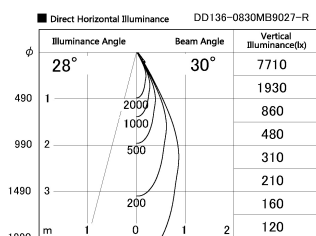

Item no. DD136-0830MB9027-R

Series Name: Cledy versa R-G Antiglare
(DD136-AG-R)

Installation	Recessed mount
Type	Cledy versa R-G Antiglare (DD136-AG-R)
Fixture wattage	7.5W
Beam angle	30deg
Color Temp.	2700K
CRI	Ra>90
Luminous	620 lm
Body	Die-cast aluminum alloy
Body finish	N/A
Trim finish	Black
Reflector finish	Mirror
IP Rate	IP20
Light source	COB module
Input Voltage	AC220~240V
Dimming Type	Non-Dimmable
Certificate	CE, CCC
Cut Hole	100mm