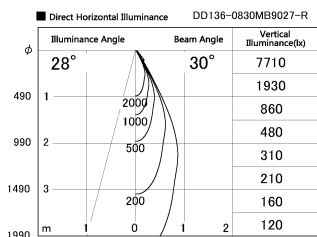

Item no. DD136-0830MB9027-R

Series Name: Cledy versa R-G Antiglare
(DD136-AG-R)

Installation	Recessed mount
Type	Cledy versa R-G Antiglare (DD136-AG-R)
Fixture wattage	7.5W
Beam angle	30deg
Color Temp.	2700K
CRI	Ra>90
Luminous	620 lm
Body	Die-cast aluminum alloy
Body finish	N/A
Trim finish	Black
Reflector finish	Mirror
IP Rate	IP20
Light source	COB module
Input Voltage	AC220~240V
Dimming Type	Non-Dimmable
Certificate	CE, CCC
Cut Hole	100mm