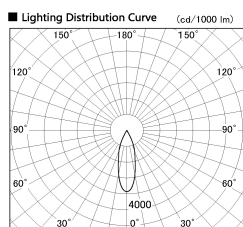

Item no. DD136-0830MB9027-R

Series Name: Cledy versa R-G Antiglare
(DD136-AG-R)

Installation	Recessed mount
Type	Cledy versa R-G Antiglare (DD136-AG-R)
Fixture wattage	7.5W
Beam angle	30deg
Color Temp.	2700K
CRI	Ra>90
Luminous	620 lm
Body	Die-cast aluminum alloy
Body finish	N/A
Trim finish	Black
Reflector finish	Mirror
IP Rate	IP20
Light source	COB module
Input Voltage	AC220~240V
Dimming Type	Non-Dimmable
Certificate	CE, CCC
Cut Hole	100mm