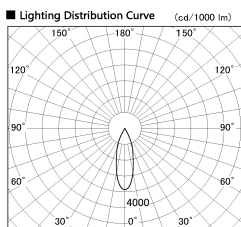

Item no. DD136-0830MB9027-R

Series Name: Cledy versa R-G Antiglare
(DD136-AG-R)

Installation	Recessed mount
Type	Cledy versa R-G Antiglare (DD136-AG-R)
Fixture wattage	7.5W
Beam angle	30deg
Color Temp.	2700K
CRI	Ra>90
Luminous	620 lm
Body	Die-cast aluminum alloy
Body finish	N/A
Trim finish	Black
Reflector finish	Mirror
IP Rate	IP20
Light source	COB module
Input Voltage	AC220~240V
Dimming Type	Non-Dimmable
Certificate	CE, CCC
Cut Hole	100mm